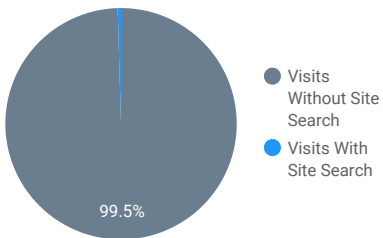

Visits Using Search