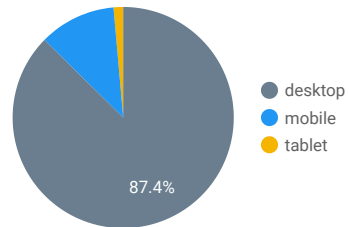

Devices Used to Access Site

Location of Users