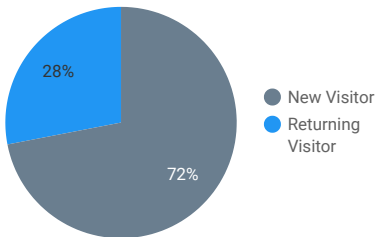

New & Returning Visitors

Visits Using Search