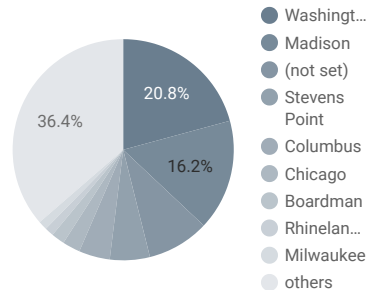

New & Returning Visitors

Devices Used to Access Site

Visits Using Search

Location of Users

Most Viewed Pages

Page Title	Pageviews
1. Wisconsin DNR - Council on Forestry Home	137
2. Wisconsin DNR - Council on Forestry Members	44
3. Wisconsin DNR - Council on Forestry Invasive Species Best Management Practices: Ove...	27
4. Wisconsin DNR - Council on Forestry Invasive Species Best Management Practices: Fore...	25
5. Wisconsin DNR - Council on Forestry Overview	20
6. Wisconsin DNR - Council on Forestry Invasive Species Best Management Practices: Righ...	19
7. Wisconsin DNR - Council on Forestry Past Meetings	18
8. Wisconsin DNR - Council on Forestry Meeting Calendar	17
9. Wisconsin DNR - Council on Forestry Woody Biomass Harvest Guidelines: Overview	11
10. Wisconsin DNR - Council on Forestry Tax Law Dispute Resolution Process	11